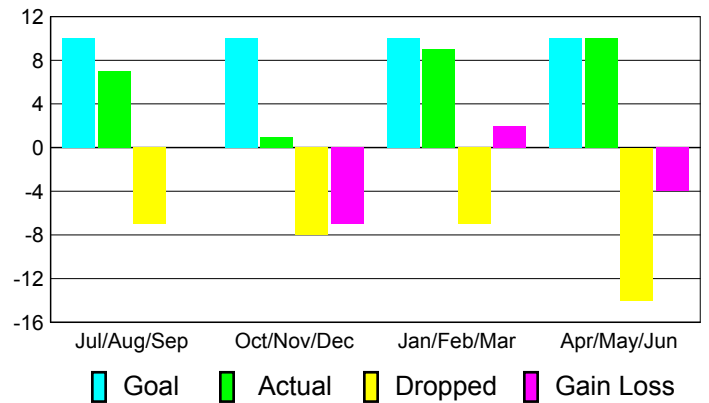

### YTD Status Quo Clubs 2010-2011

Status Quo Clubs Compared to Status Quo Members

## MEMBERSHIP

Membership Results  
2010-2011

Membership  
2009-2010

Month	Net Memb Goal	Actual New Memb	Actual Dropped Memb	Gain/Loss of Memb	Gain/Loss of Memb
Jul/Aug/Sep	10	7	-7	0	-3
Oct/Nov/Dec	10	1	-8	-7	-2
Jan/Feb/Mar	10	9	-7	2	-5
Apr/May/Jun	10	10	-14	-4	7
<b>Totals</b>	<b>40</b>	<b>27</b>	<b>-36</b>	<b>-9</b>	<b>-3</b>

### Membership Results 2010-2011

Goal, New, Dropped, Gain/Loss

### Comparison of Membership Gain/Loss

Current Year Compared to the Previous Year