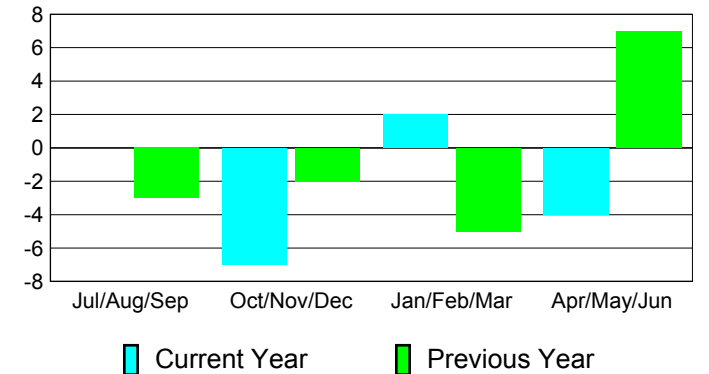

Gender Comparison 2010-2011

Jul/Aug/Sep

Oct/Nov/Dec

Jan/Feb/Mar

Apr/May/Jun

Male

Female